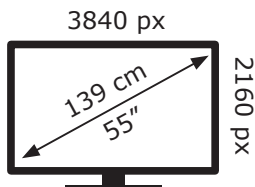

ENERGY

GRUNDIG

55 GEU 7900W UES000

75 kWh/1000h

ABCDEF**G**

105 kWh/1000h

2019/2013